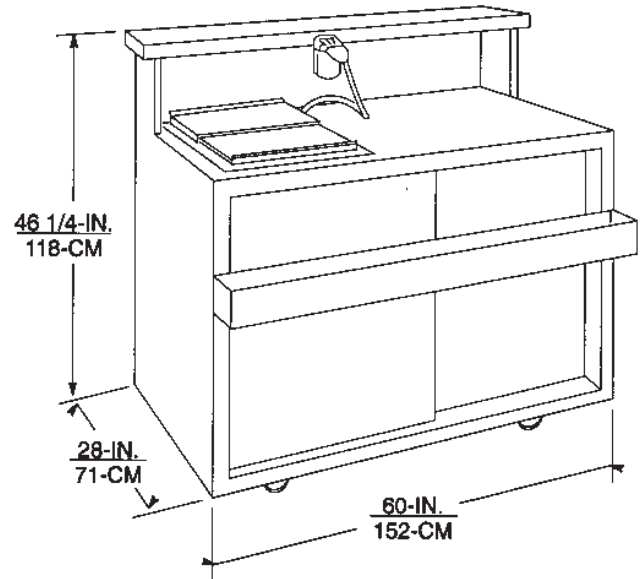

Portable Bars

Executive and Convention Bars

Features:

- Choice of models and accessories to satisfy a wide variety of needs
- Available in two sizes: Executive or Convention Style
- Formica or wood-grain counter serving bar tops, sides and fronts
- Model C-1522 drop-in, 60 lb. ice chest
- Stainless steel liquor bottle rack
- 5" heavy duty casters for mobility
- Sliding formica doors easily removed for cleaning
- Slide-in drain receptacle for overflow

Portable Bars

Technical Specifications:

Shipping Weight:

2860 – 402 lbs. (182 kgs.)

2850 – 378 lbs. (171 kgs.)

Agency Listings:

Part No.	Description
165512900	2860 Executive bar with 13" x 20" sealed-in cold plate and install kit, five product Cornelius pre-mix bar valves
165512901	2860 Executive bar with 13" x 20" sealed-in cold plate and install kit, seven product Cornelius pre-mix bar valves
165512000	2860 Executive bar only
165513900	2850 Convention bar with 13" x 20" sealed-in cold plate and install kit, five product Cornelius pre-mix bar valves
165513001	2850 Convention bar with 13" x 20" sealed-in cold plate
165513000	2850 Convention bar only
163097000	Cabinet door locks (each)
165319000	Rubber bumpers (each)
165308002	Speed Rail 48"
165308003	Speed Rail 60"
165582000	Padded rail for 2860 Executive bar