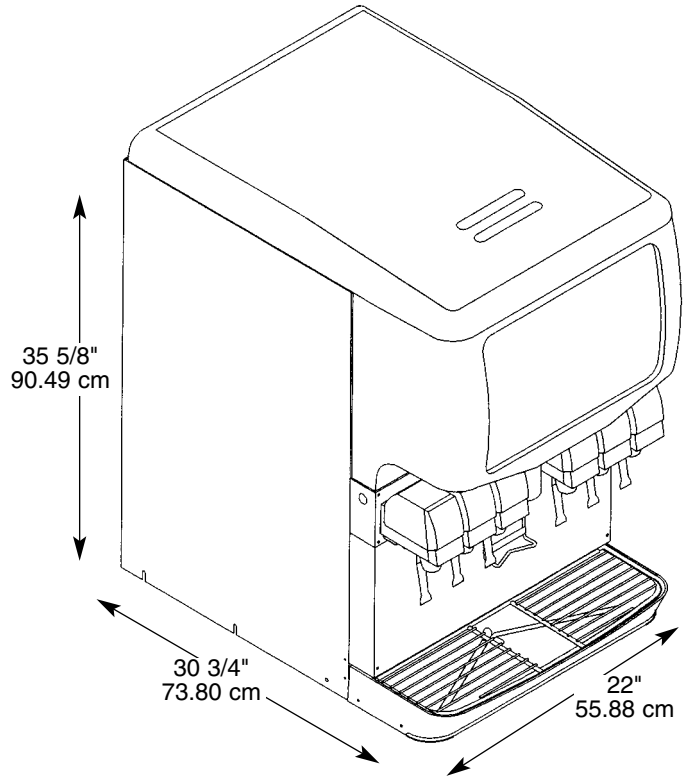

Enduro 150

Technical Specifications:

Ice Storage Capacity: 150 lbs. (68.04 kgs.)

Beverage Manifolding: 3-1-2

Cup Clearance: 10" (25.40 cm)

Cooling Capacity: Ten 12 oz. / minute @ 75°F

Drain Connection: .75" PVC (NPT) or 1" ID flexible tubing

Graphic Size:

Overall: Height 11.4" x Width 16.6"

View: Height 10.608" x Width 16.3"

Standard Options: Beverage key switch with 4" legs, timed ice agitation

Electrical Requirements: 115V / 60Hz / 3A

Shipping Weight: 240 lbs. (108.86 kgs.)

Agency Listings:

City of New York
City of Los Angeles

Part No.	Description
621053406	Enduro 150 Ice Drink Dispenser with 6 UF-1 3.0 oz. / sec. Sanitary Lever Valves
0513849	Enduro 150 Ice Drink Dispenser with 6 UF-1 3.0 oz. / sec. Push Button Valves
621053405	Enduro 150 Ice Drink Dispenser with 6 UF-1 4.5 oz. / sec. Sanitary Lever Valves
621053404	Enduro 150 Ice Drink Dispenser with 6 UF-1 4.5 oz. / sec. Push Button Valves
3472	Enduro 150 Dispenser Stand - Stainless Steel Dimensions: Height 30" Width 22" Depth 30"

For more information or to place an order, contact your sales representative or authorized distributor.

Reprints of this document can be obtained at www.cornelius.com

In the US:

Phone: 1-800-238-3600

Fax: 1-800-535-4235

Outside the US:

Phone: 1-763-421-6120

Fax: 1-763-422-3297

IMI Cornelius Inc.

One Cornelius Place

Anoka, MN 55303-6234

USA