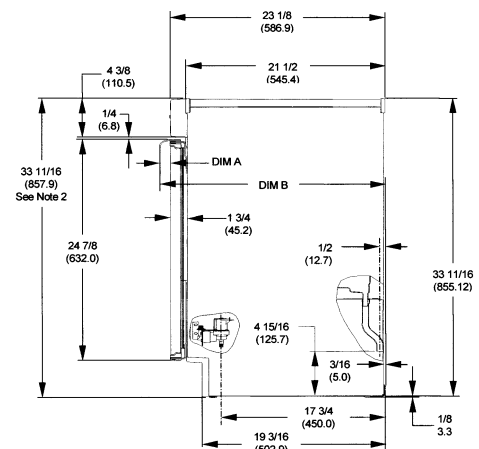

Technical Specifications:

Cube size: 3/4"W x 3/8"H x 3/4"D

Ice harvest rate lbs. per 24 hrs:
38 lbs. (17 kgs.)

Rated in accordance with ARI Standard 810-91

Standard electrical: 115/60/1

Maximum fuse size: 15

Water temp.: 50°F/10°C - 100°F/38°C

Voltage : 110-126V

Potable water use per 100 lbs. of ice mfg.: 38.5 gal. (145.8 ltrs.)

Refrigerant type: R-134a

Ambient temp.: 45°F/8°C - 90°F/32°C

Water pressure: 20 - 120 psi

Shipping Weight: 110 lbs. (50 kgs.)

KWH Consumption per 100 lbs. (45 kgs.): 14.3

Condenser: Air cooled

Agency Listings:

MINIMUM CABINET OPENING:

WIDTH 15.0 (381.0) – Clearance between cabinets
HEIGHT 34.0 (863.6) – Under counter height
DEPTH 24.0 (609.6)

NOTES:

AIR-COOLED PRODUCTION CHART/CUADRO DE PRODUCCIÓN DE ENFRIADO POR AIRE			
AIR TEMPERATURE/ TEMPERATURA DEL AIRE	WATER TEMPERATURE/ TEMPERATURA DEL AGUA		
	50°F/10°C	70°F/21°C	80°F/27°C
70°F/21°C	46 lbs./21 kgs.	41 lbs./19 kgs.	40 lbs./18 kgs.
80°F/27°C	44 lbs./20 kgs.	40 lbs./18 kgs.	40 lbs./18 kgs.
90°F/32°C	42 lbs./19 kgs.	38 lbs./17 kgs.	38 lbs./17 kgs.

Model No.	Description
ACS50SL	ACS50 Cuber Slim Line

For more information or to place an order, contact your sales representative or authorized distributor:

In the U.S.:
Phone: 1-800-238-3600
Fax: 1-800-535-4235
Outside the U.S.:
Phone: 1-612-421-6120
Fax: 1-612-422-3297

IMI Cornelius, Inc.
One Cornelius Place
Anoka, MN 55303-6234
USA