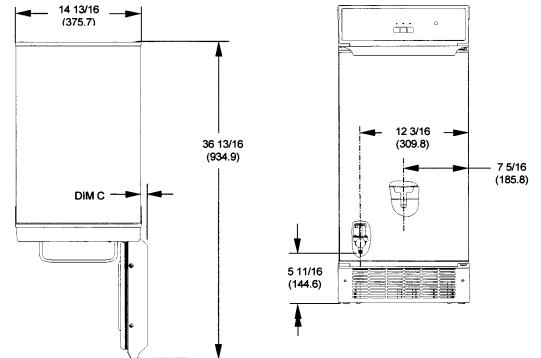

Technical Specifications:

Cube size: 3/4"W x 3/8"H x 3/4"D

Ice harvest rate lbs. per 24 hrs:
38 lbs. (17 kgs.)

Rated in accordance with ARI Standard 810-91

Standard electrical: 115/60/1

Maximum fuse size: 15

Water temp.: 50°F/10°C - 100°F/38°C

Voltage : 110-126V

Potable water use per 100 lbs. of ice mfg.: 38.5 gal. (145.8 ltrs.)

Refrigerant type: R-134a

Ambient temp.: 45°F/8°C - 90°F/32°C

Water pressure: 20 - 120 psi

Shipping Weight: 110 lbs. (50 kgs.)

KWH Consumption per 100 lbs. (45 kgs.): 14.3

Condenser: Air cooled

Agency Listings:

MINIMUM CABINET OPENING:

WIDTH 15.0 (381.0) – Clearance between cabinets
HEIGHT 34.0 (863.6) – Under counter height
DEPTH 24.0 (609.6)

NOTES:

AIR-COOLED PRODUCTION CHART/CUADRO DE PRODUCCIÓN DE ENFRIADO POR AIRE			
AIR TEMPERATURE/ TEMPERATURA DEL AIRE	WATER TEMPERATURE/ TEMPERATURA DEL AGUA		
	50°F/10°C	70°F/21°C	80°F/27°C
70°F/21°C	46 lbs./21 kgs.	41 lbs./19 kgs.	40 lbs./18 kgs.
80°F/27°C	44 lbs./20 kgs.	40 lbs./18 kgs.	40 lbs./18 kgs.
90°F/32°C	42 lbs./19 kgs.	38 lbs./17 kgs.	38 lbs./17 kgs.

Model No.	Description
ACS50SL	ACS50 Cuber Slim Line

For more information or to place an order, contact your sales representative or authorized distributor:

In the U.S.:
Phone: 1-800-238-3600
Fax: 1-800-535-4235
Outside the U.S.:
Phone: 1-612-421-6120
Fax: 1-612-422-3297

IMI Cornelius, Inc.
One Cornelius Place
Anoka, MN 55303-6234
USA